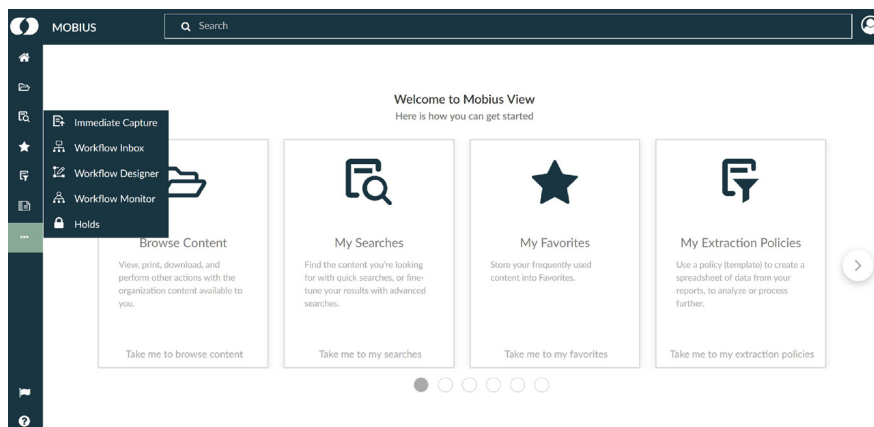

ASG MOBIUS VIEW

Secure and Federated Access from Any Device

CONNECT WITH CONTENT

Content drives the information economy. Users must be able to find, view, use, manage, and connect it to content-centric workflows, at any time from any device.

Mobius View combines enterprise content federation and viewing services. It has a seamless, bi-directional interface to connect and syndicate content across repositories. The web browser interface enables users to search, view, and participate in workflows across desktops, laptops, tablets and smartphones in a consistent manner – all without the need to deploy new software.

Mobius View reformats and presents content without changing or copying the original for secure delivery and viewing. Documents and images can be manipulated, enlarged and rotated to make viewing easier.

CONNECT WORKFLOWS TO THE BUSINESS USER

Mobius View's visual workflow designer provides a visual drag and drop interface that allows users to assemble workflows that match business processes. Once deployed, Mobius workflow delivers content captured from business applications and systems in context with the user's work for use cases such as document creation, reviews and approvals. Workflows can be monitored and modified rapidly to provide the agility users need to meet today's workplace.