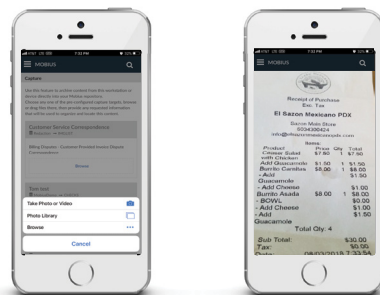

BENEFITS

- Optimized Deployment – one User Interface for PC, laptop, tablet and mobile phone
- Improved User Interface Performance - optimized design for interaction across devices and computing platforms
- Better Business Productivity – business processes integrated with Mobius Workflow
- Content Federation – single federated view of information to bridge silos
- Enhanced Operational Effectiveness – locate and retrieve information in real-time regardless of where it is located
- Universal Access and Delivery – seamlessly deliver legacy and newly generated content from all sources to all consumers