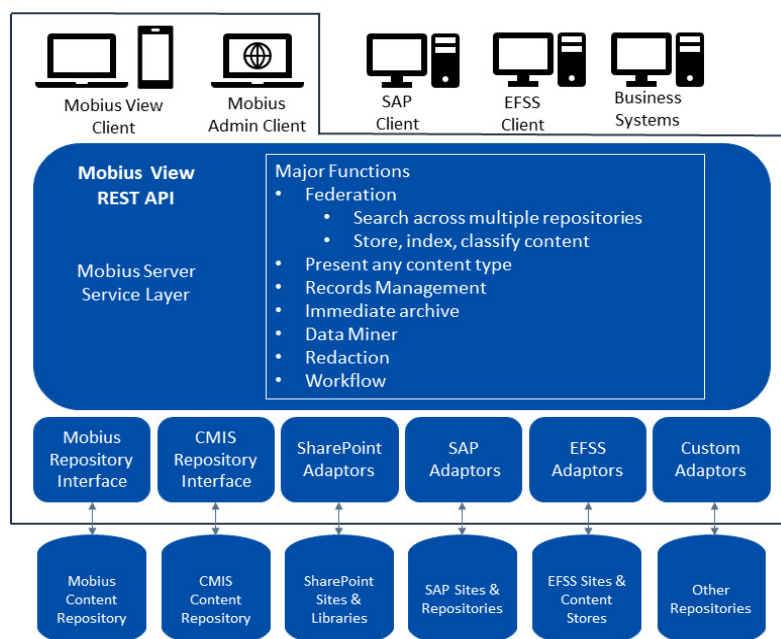

CAPTURE AND STREAM DIGITAL ASSETS

Mobius View can capture digital assets including images and videos from mobile devices. Captured digital assets are uploaded to the Mobius Repository where they are indexed for searched, viewed and integrated with business systems and applications. Videos captured from mobile phones, security cameras and body cameras can be streamed to appropriate viewers.

- Modern UI with familiar touch screen operation – one UI for all screen types
- Workflow enabled utilizing the tactile UI
- Immediate capture and upload of images and content from phone to Mobius
- Immediate access and viewing of content in Mobius and integrated repositories

BENEFITS

- Optimized Deployment – one User Interface for PC, laptop, tablet and mobile phone
- Improved User Interface Performance - optimized design for interaction across devices and computing platforms
- Better Business Productivity – business processes integrated with Mobius Workflow
- Content Federation – single federated view of information to bridge silos
- Enhanced Operational Effectiveness – locate and retrieve information in real-time regardless of where it is located
- Universal Access and Delivery – seamlessly deliver legacy and newly generated content from all sources to all consumers

FEDERATE ENTERPRISE CONTENT

Mobius View federates content by connecting and syndicating content across repositories including cloud platforms, and with business applications and databases. Purpose-built integrations with popular applications from Microsoft, SAP, IBM and others eliminate the need for custom-coding and deliver one federated view of content from CMIS or non-CMIS repositories. Mobius View's screen-level integrations give users access to documents and initiate workflow processes directly from screens of other business applications such as Microsoft SharePoint and SAP.